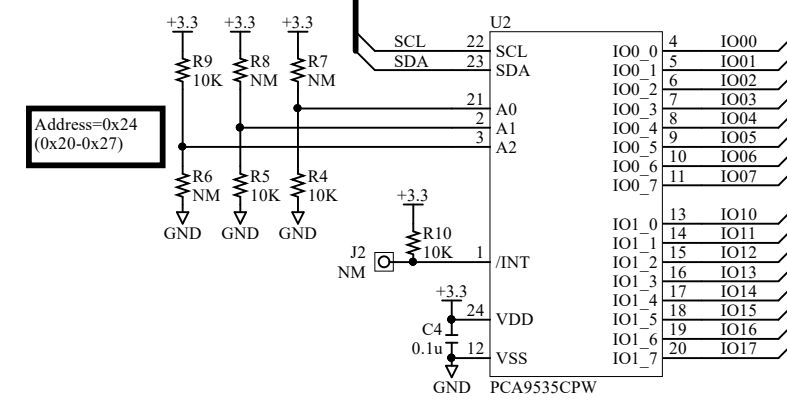

Address=0x24
(0x20-0x27)

XG4C-3434

Title:
DIO-0/16RC-IRC

Sheet: 1 of 1 Rev: 1.00 Date: 2017/01/16