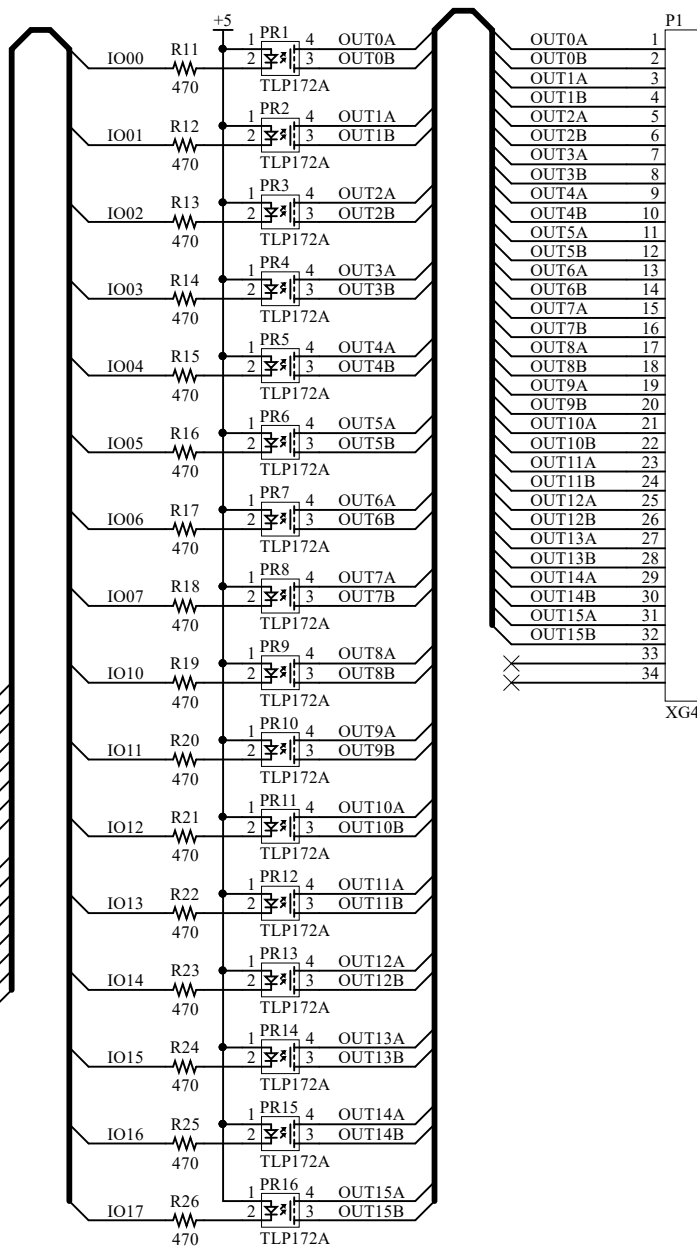

A

A

B

B

C

C

D

D

Address=0x24
(0x20-0x27)

XG4C-3434

Title:
DIO-0/16RC-IRC

Sheet: 1 of 1 Rev: 1.00 Date: 2017/01/16