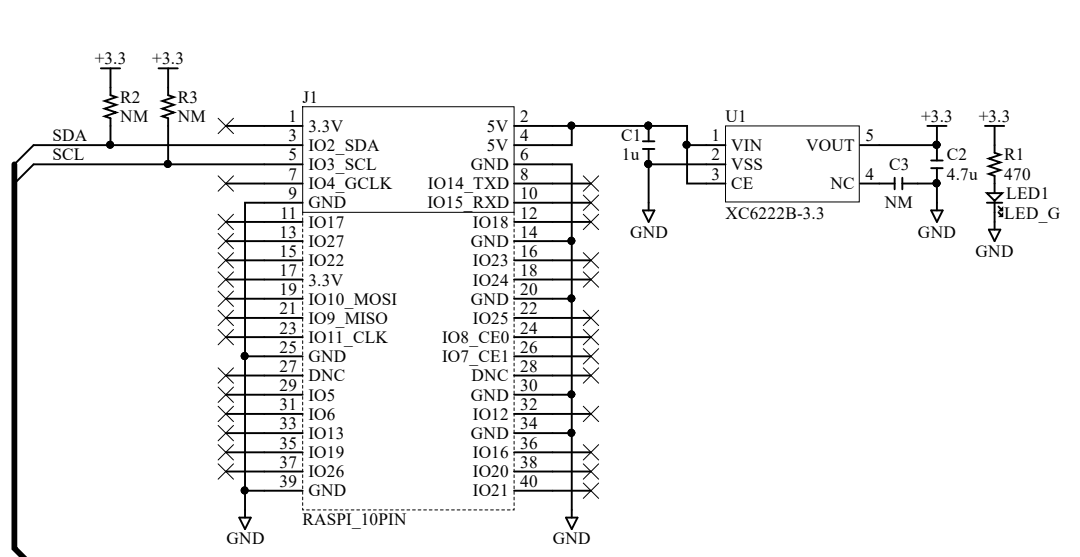

Address=0x24
(0x20-0x27)

XG4C-3434

Title:
DIO-0/16RC-IRC

Sheet: 1 of 1 Rev: 1.00 Date: 2017/01/16